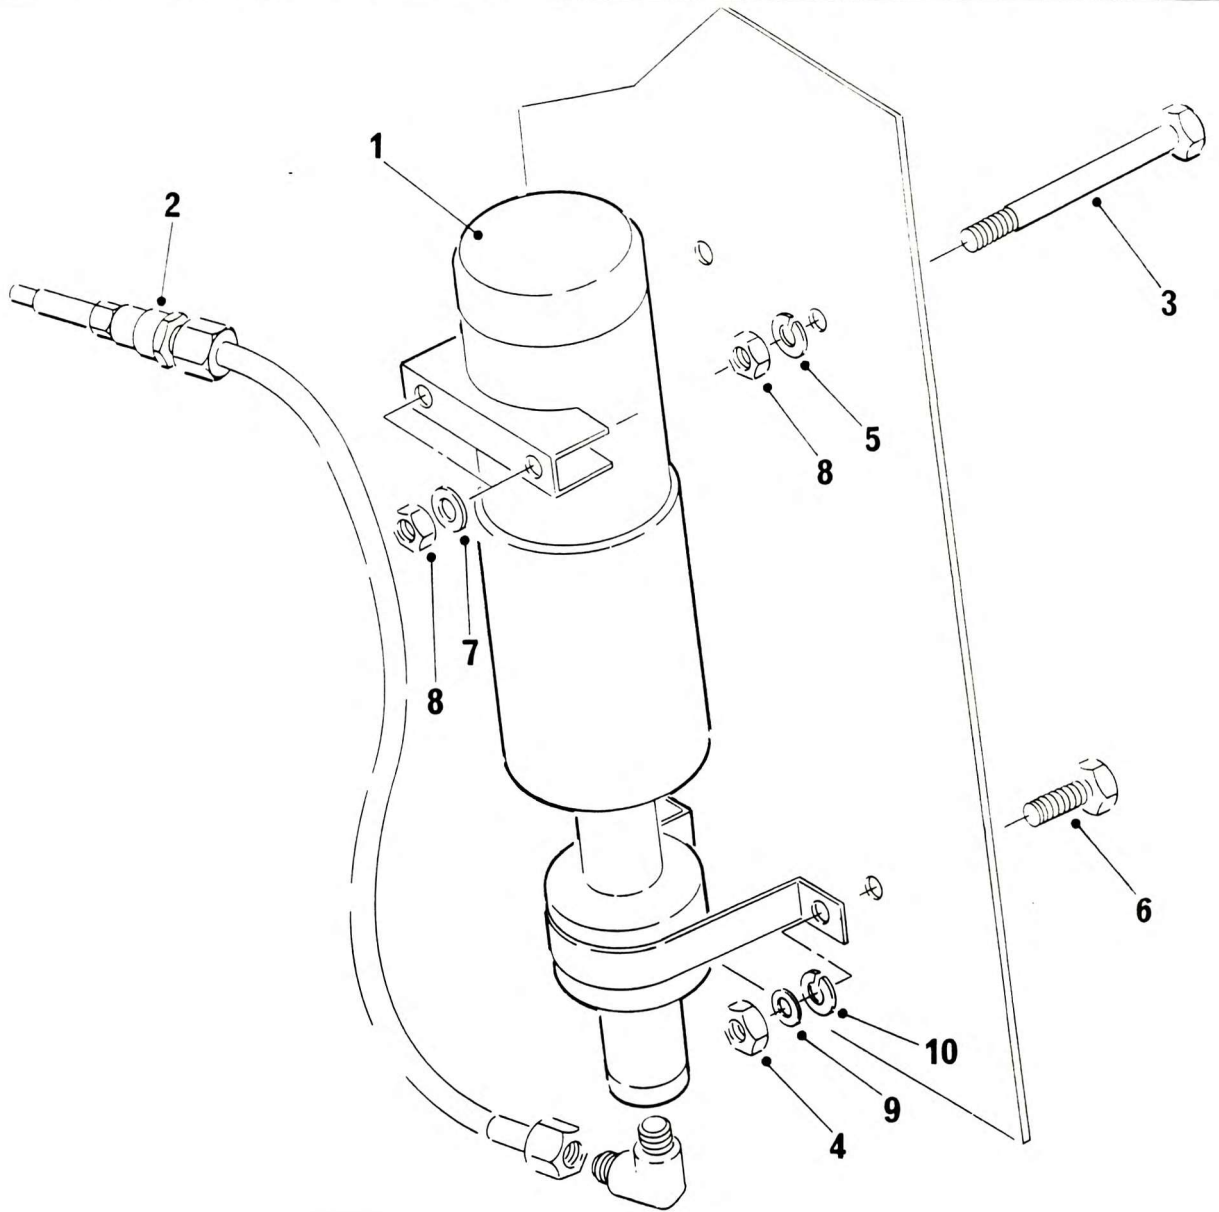

COLD START ASSEMBLY

NO.	PART NO.	QTY.	DESCRIPTION	NO.	PART NO.	QTY.	DESCRIPTION
1	7-845-990016	1	Cold Start Kit 24v				
2	7-845-000036	1	Atomizer				
3	7045217	2	Screw M8 x 100 Long				
4	7069102	2	Nut M6				
5	7067215	2	Washer Spring M8				
6	7045102	2	Screw M6 x 20 Long				
7	7066537	4	Washer Plain M8				
8	7069201	4	Nut Hex M8				
9	7066526	2	Washer Small				
10	7067214	2	Washer Spring M6				